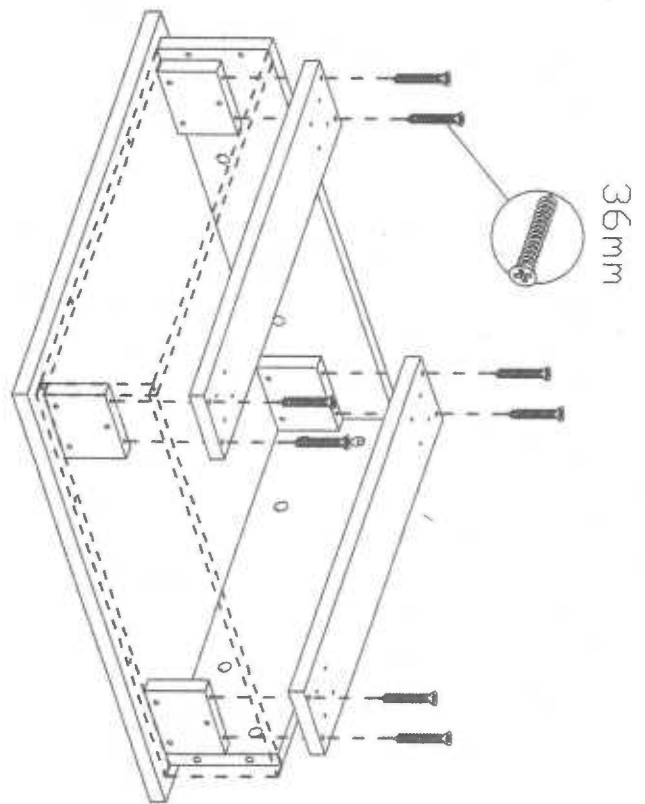

CASTER KIT FOR SL/H CASTER KIT FOR 4-WAY

-  36mmLx8PCS
-  30mmLx12PCS
-  x16PCS
-  x4PCS

(1)

(2)

(3)