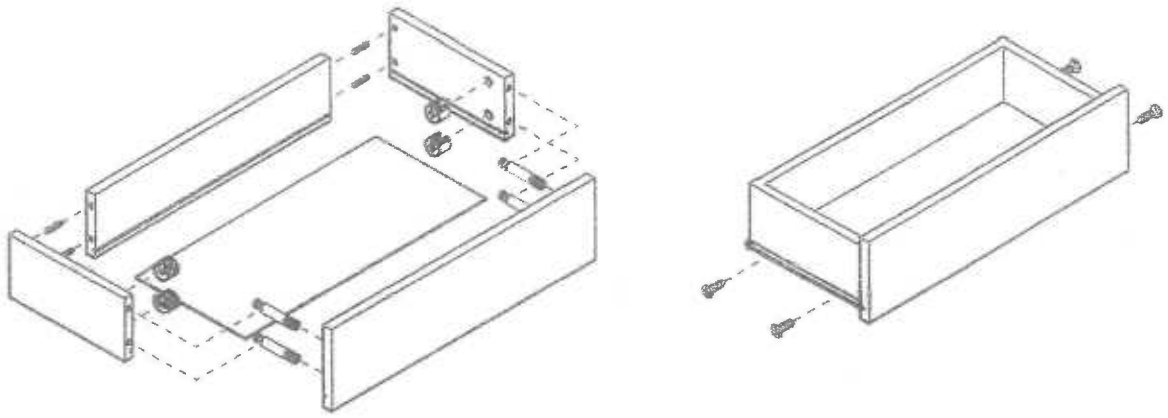

1. 33607.

ASSEMBLY INSTRUCTION

4FT LEDGETOP WITH GLASS FRONT

x46

x46

x4

x8

x4

x1

(1)

(2)

(3)

(4)

(5)

(6)

(7)