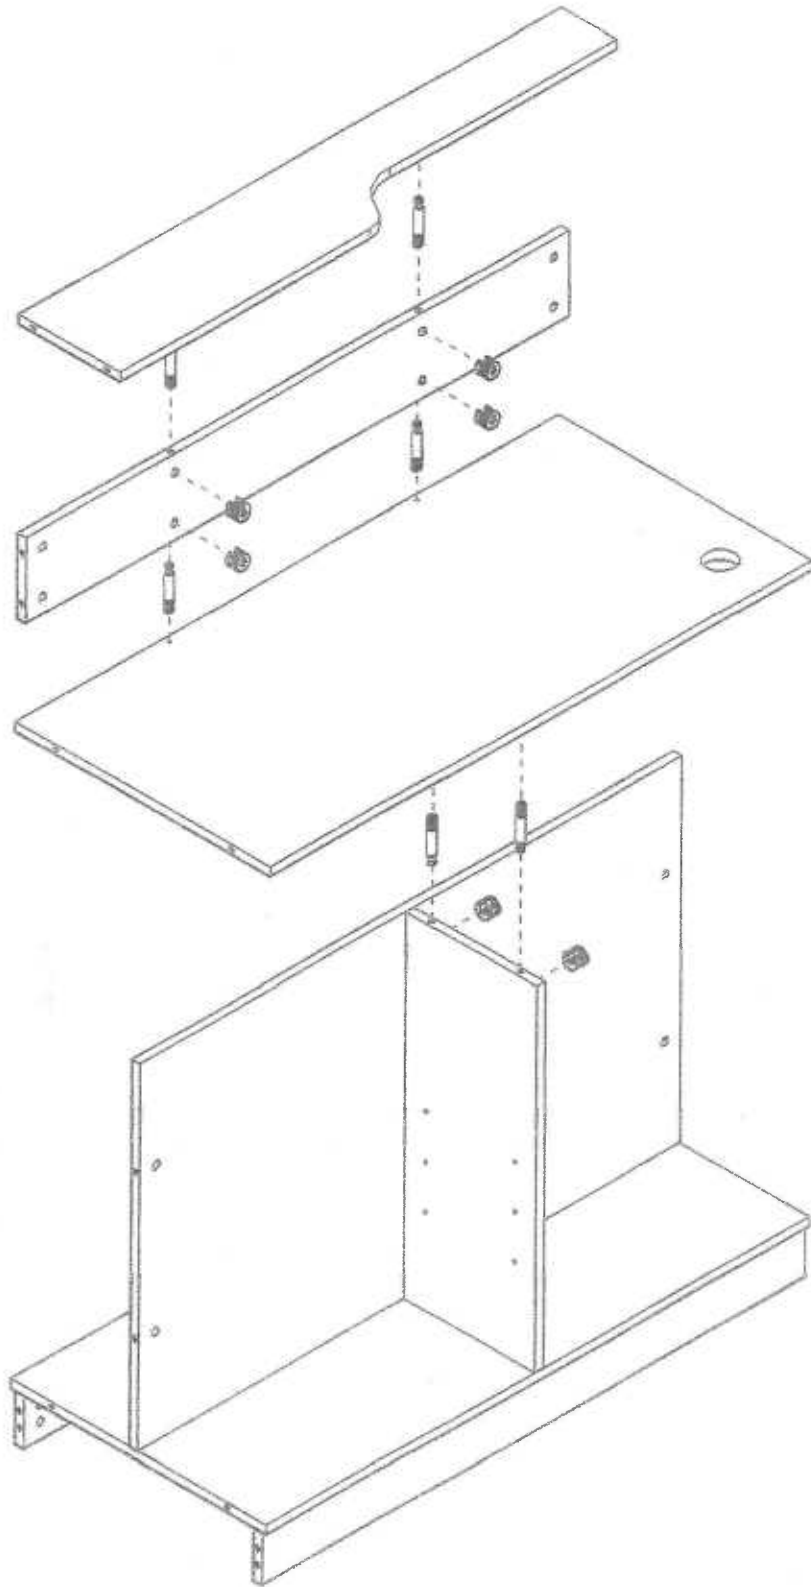

1. 33607.

ASSEMBLY INSTRUCTION

4FT LEDGETOP WITH GLASS FRONT

x46

x46

x4

x8

x4

x1

(1)

(2)

(3)

(4)

(5)

(6)

(7)