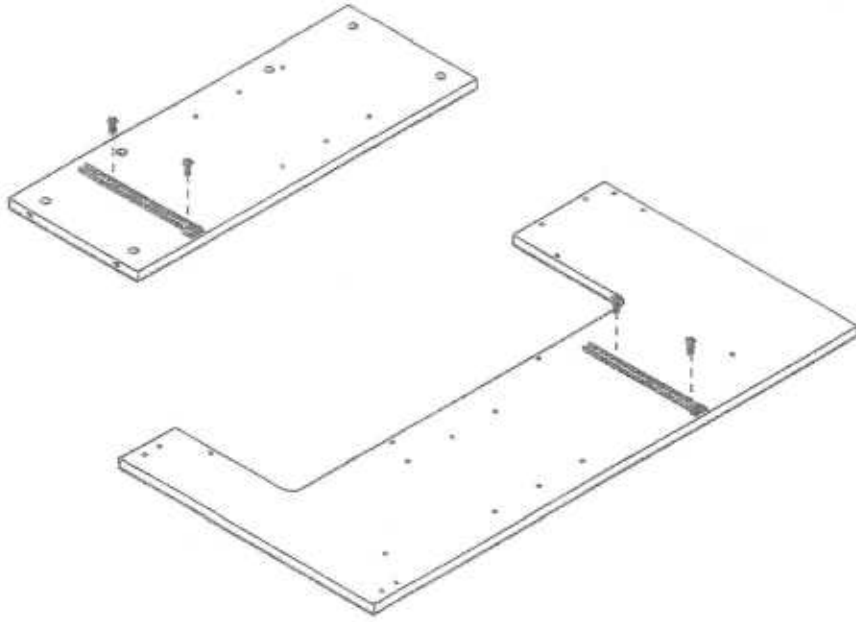

1. 33607.

ASSEMBLY INSTRUCTION

4FT LEDGETOP WITH GLASS FRONT

x46

x46

x4

x8

x4

x1

(1)

(2)

(3)

(4)

(5)

(6)

(7)