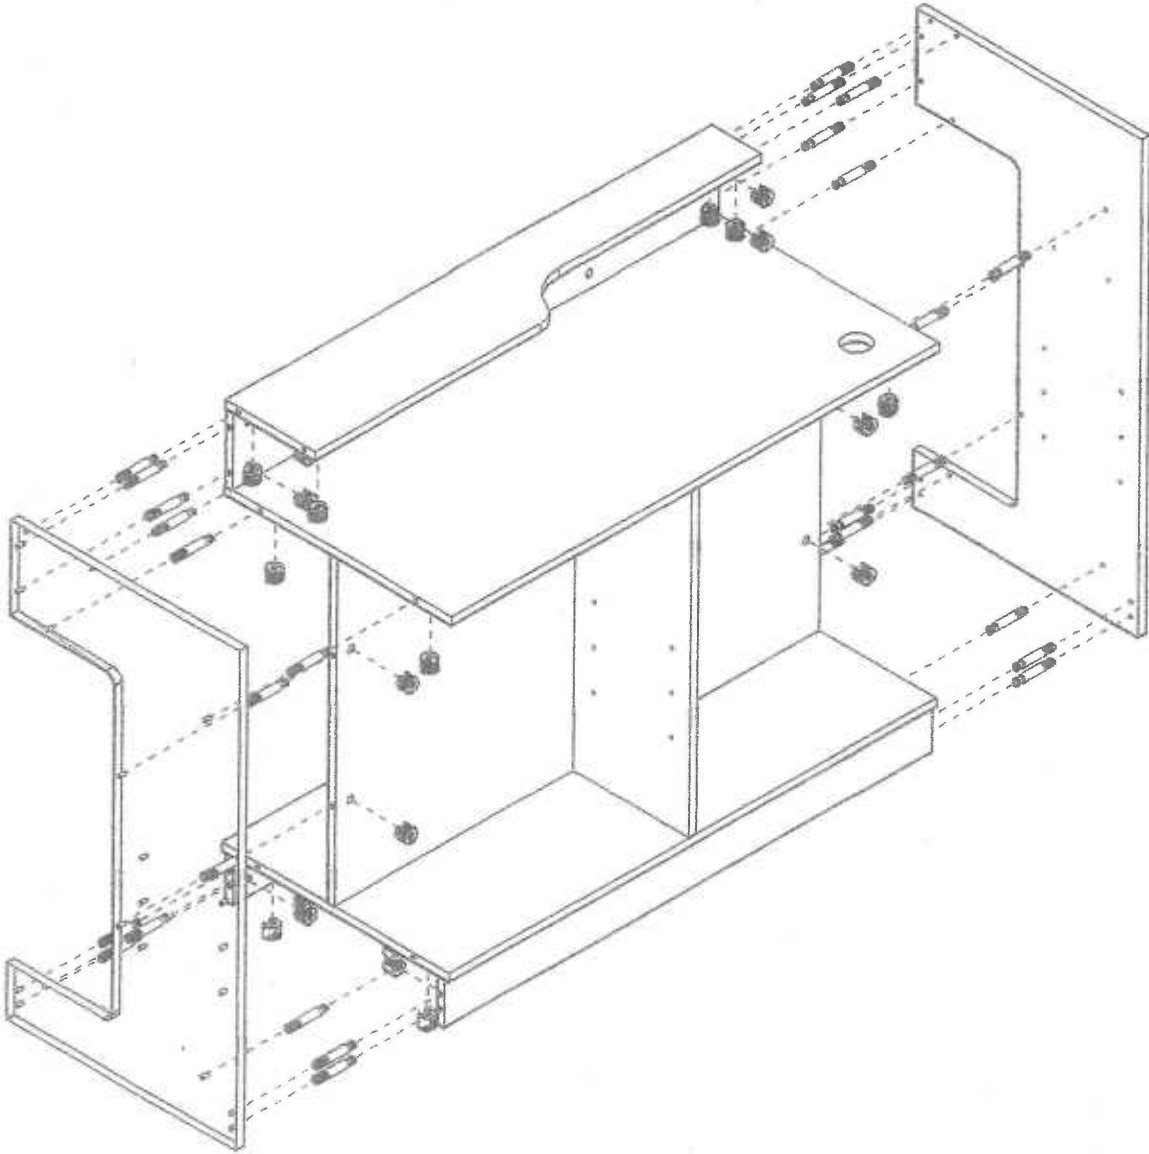

1. 33607.

ASSEMBLY INSTRUCTION

4FT LEDGETOP WITH GLASS FRONT

x46

x46

x4

x8

x4

x1

(1)

(2)

(3)

(4)

(5)

(6)

(7)