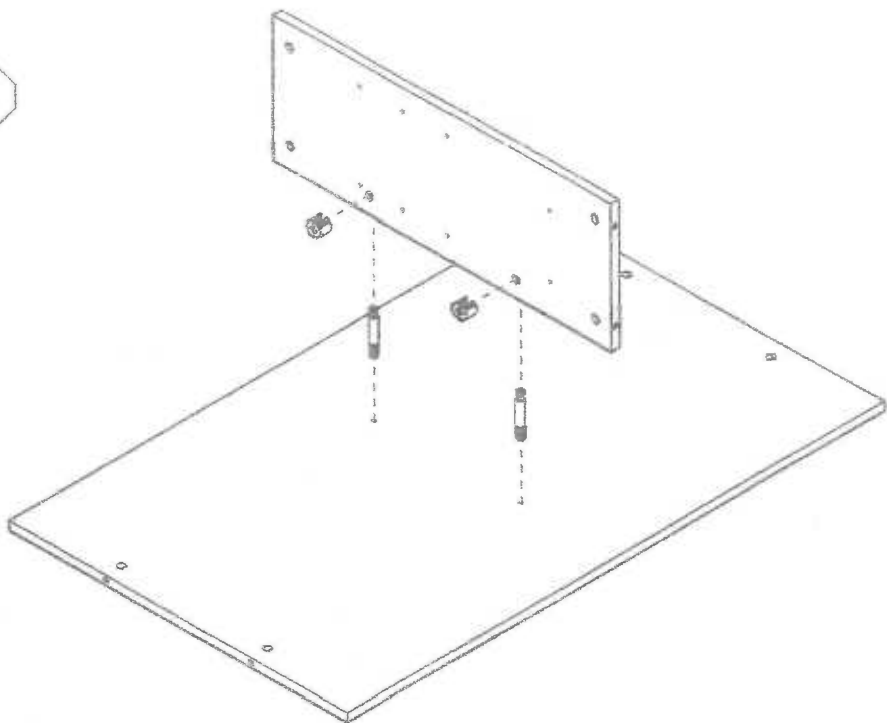

1. 33607.

ASSEMBLY INSTRUCTION

4FT LEDGETOP WITH GLASS FRONT

x46

x46

x4

x8

x4

x1

(1)

(2)

(3)

(4)

(5)

(6)

(7)