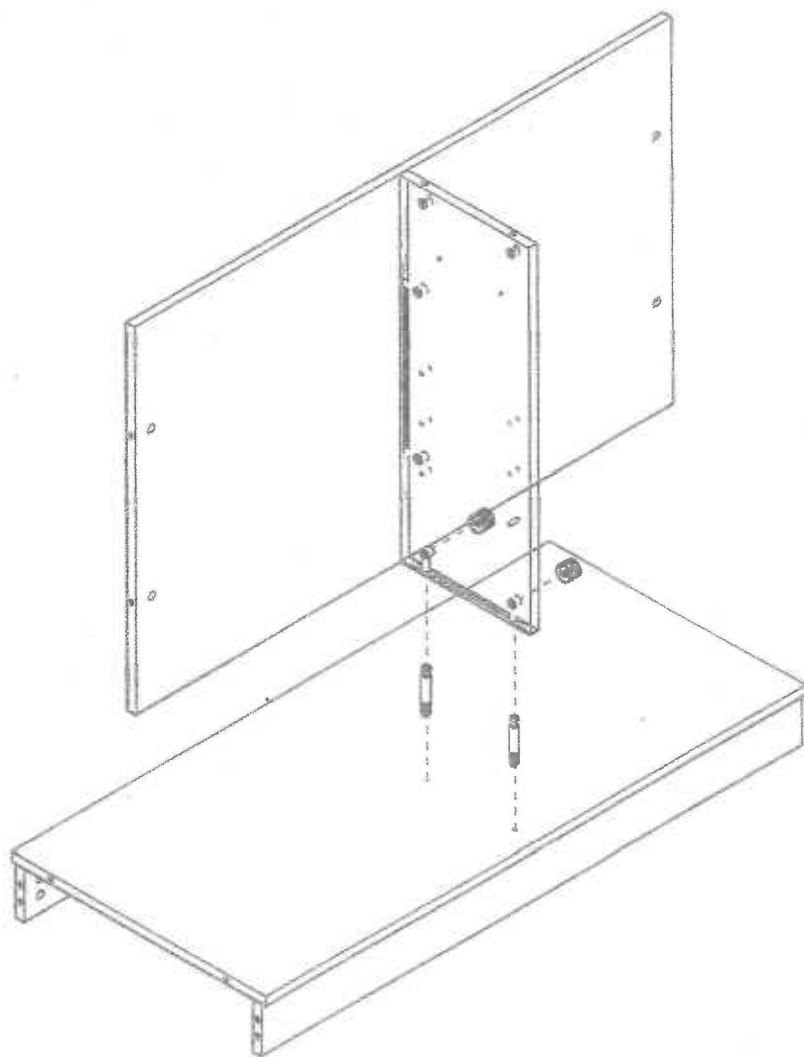

1. 33607.

ASSEMBLY INSTRUCTION

4FT LEDGETOP WITH GLASS FRONT

x46

x46

x4

x8

x4

x1

(1)

(2)

(3)

(4)

(5)

(6)

(7)