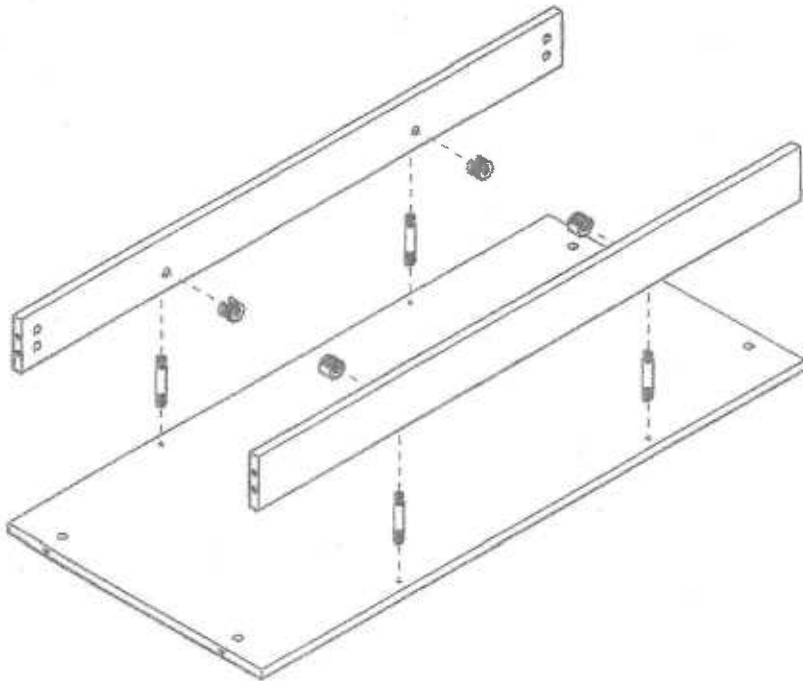

1. 33607.

ASSEMBLY INSTRUCTION

4FT LEDGETOP WITH GLASS FRONT

x46

x46

x4

x8

x4

x1

(1)

(2)

(3)

(4)

(5)

(6)

(7)