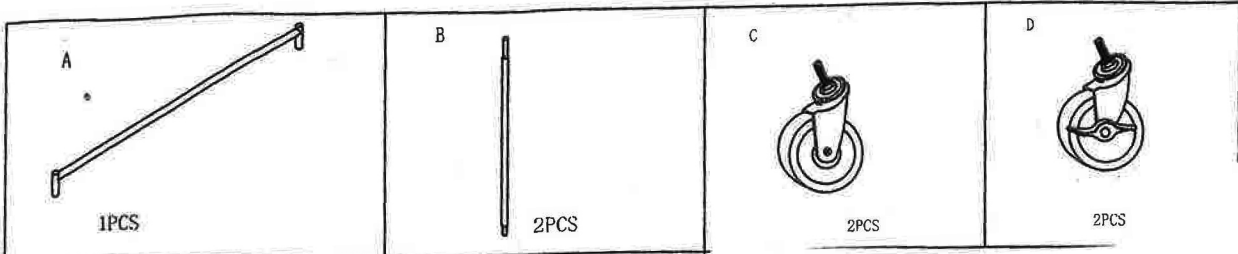

**SPECIALTY
STORE SERVICES**
454 Jarvis Ave. Des Plaines, IL 60018
PH: (800) 999-0771 | FX: (888) 368-8001
www.specialtystoreservices.com

ASSEMBLY INSTRUCTIONS

#2468

1: 将A、B、F、
Assemble A, B, E, together