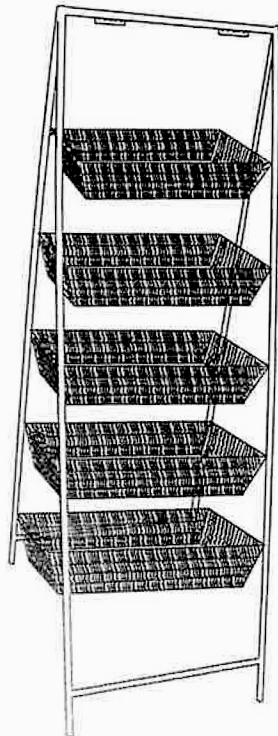

5-Tier wicker Basket Floor Stand Instructions

Item #20058

①

②

③

a x 1

b x 20

c x 5