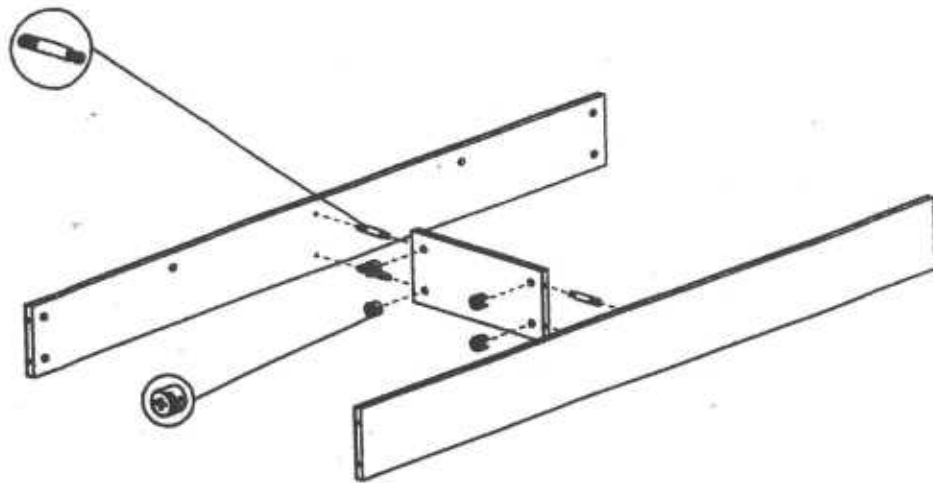

ASSEMBLY INSTRUCTION

ALL IN ONE COUNTER

72" L X 18" W X 38" H

x49

x49

x4

x4

(1)